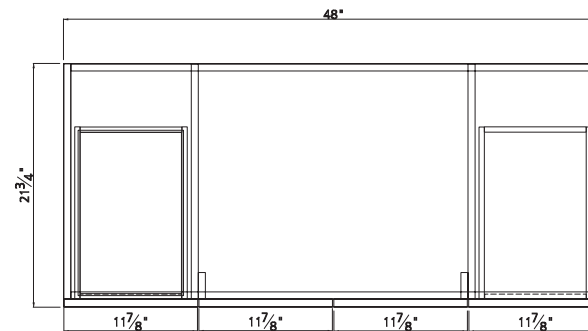

SHEFFIELD COLLECTION

48"

SKU # 605-9543
48"W X 34"H X 21-3/4"D

Product Specifications:

- 2 doors, 4 drawers
- Dark chocolate finish
- Transitional - style doors and drawers
- Particle board laminated construction and painted MDF doors
- Soft-close doors and drawers for smooth and quiet use
- Hardware, vanity top and faucet not included
- Recessed toe-kick

48" Sheffield Vanity Base

Replacement parts:

1. DOOR - R26156
2. DRAWER - R26159
3. TOE KICK - R49250
4. NON - FUNCTIONAL DRAWER FRONT - R26164
5. HINGE (OVERLAY) - R31395
6. HINGE FIXING PLATE - R31447
7. DRAWER SLIDES - R31314
8. FEMALE ASSEMBLY BRACKET - R37615
9. MALE ASSEMBLY BRACKET - R37614